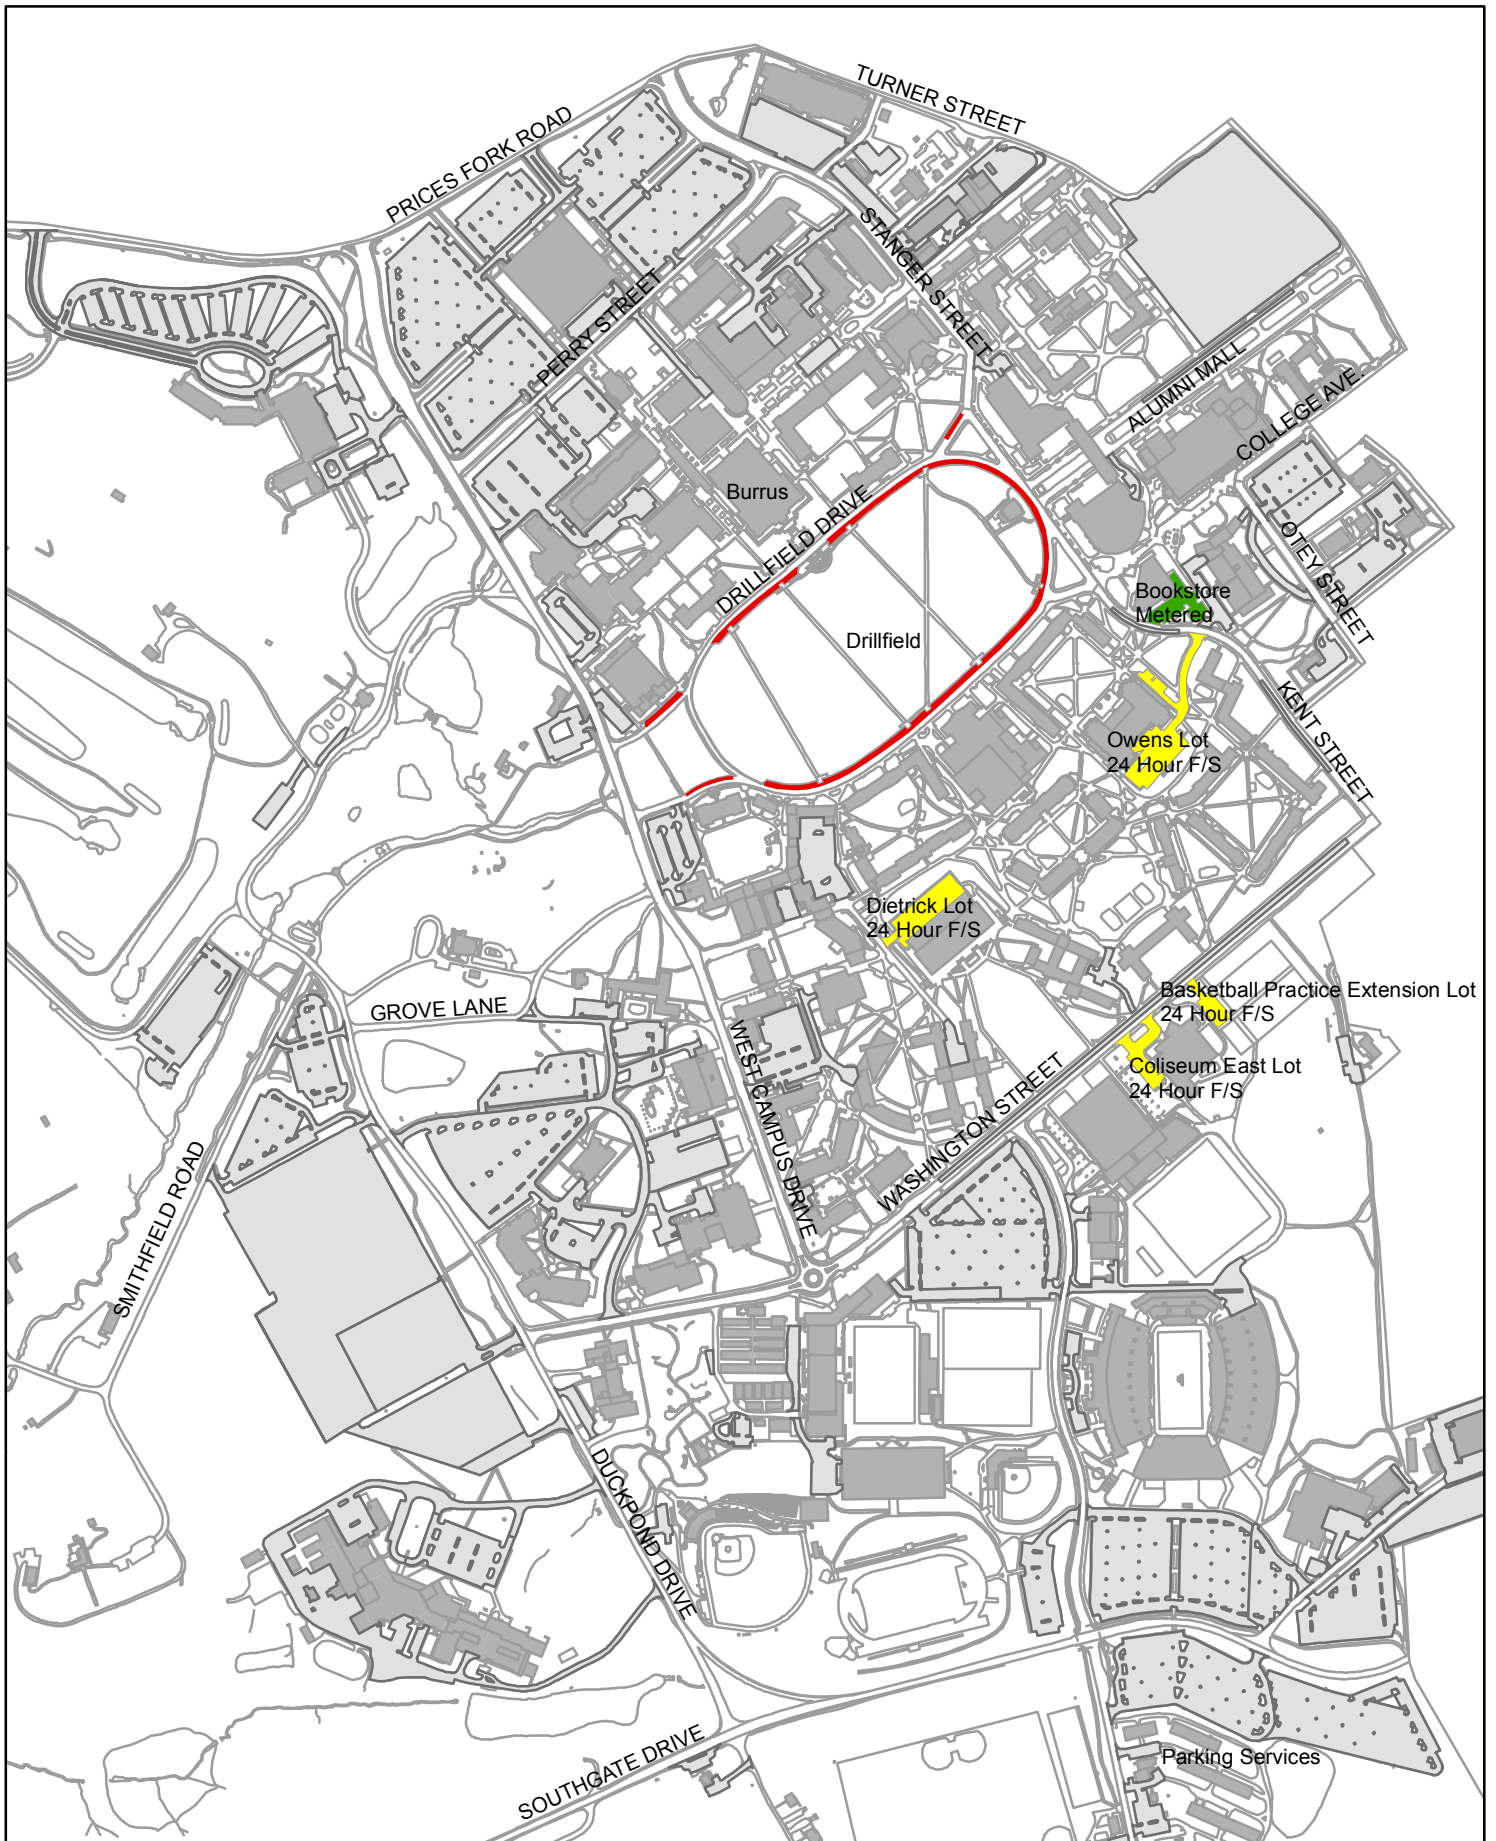

After Hours Parking Map

Drillfield is for faculty and staff from 7 am to 5 pm, graduate students from 5 pm and open to the public after 8 pm. Bookstore meters are enforced 7 am to 6 pm 7 days a week.