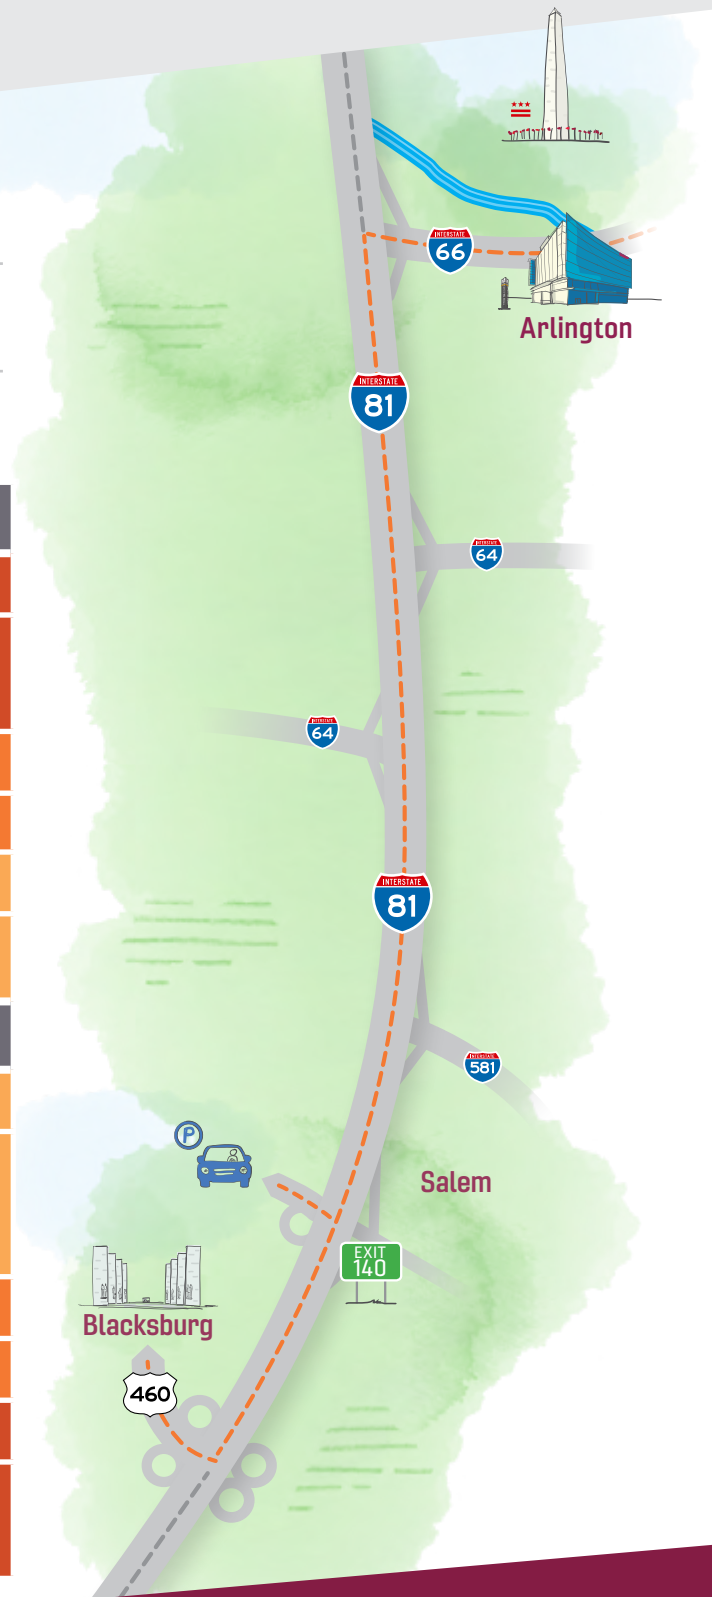

# SCHEDULE

Monday–Friday

Saturday  
and Sunday

△ NORTHBOUND	DEPARTURES & ARRIVALS	
<b>BLACKSBURG</b>	6 a.m./6 p.m.	3 p.m.
	Departs from the Inn at Virginia Tech and Skelton Conference Center 901 Prices Fork Road, Blacksburg, VA	
<b>SALEM</b>	6:30 a.m./6:30 p.m.	3:30 p.m.
	Interstate 81 Exit 140 Park and Ride	
<b>ARLINGTON</b>	10:30 a.m./10:30 p.m.	9 p.m.
	Arrives at the Virginia Tech Research Center 900 N. Glebe Road, Arlington, VA	
▽ SOUTHBOUND	DEPARTURES & ARRIVALS	
<b>ARLINGTON</b>	7 a.m./7 p.m.	9 a.m.
	Departs from the Holiday Inn Arlington at Ballston 4610 N. Fairfax Drive, Arlington, VA (around the corner from the Virginia Tech Research Center)	
<b>SALEM</b>	11 a.m./11 p.m.	1 p.m.
	Interstate 81 Exit 140 Park and Ride	
<b>BLACKSBURG</b>	11:30 a.m./11:30 p.m.	1:30 p.m.
	Arrives at the Inn at Virginia Tech and Skelton Conference Center 901 Prices Fork Road, Blacksburg, VA	

Times are approximate and dependent on traffic.

- [parking.vt.edu](http://parking.vt.edu)
- [bit.ly/ncr-shuttle](http://bit.ly/ncr-shuttle)